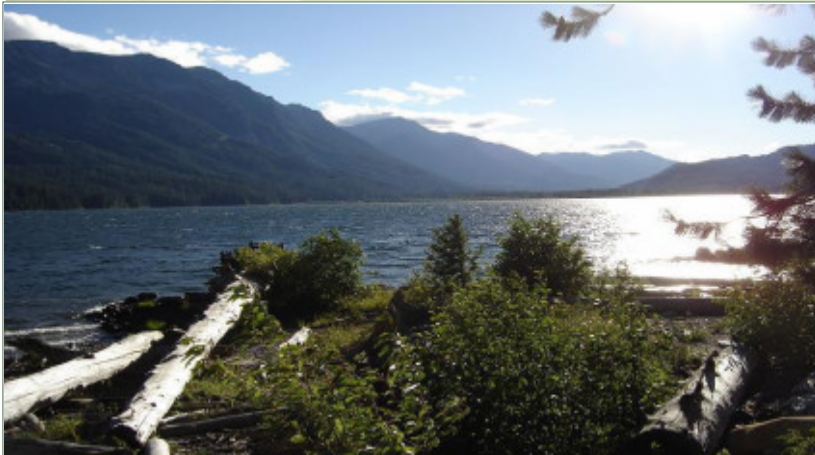

Lake Wenatchee Waterfront Cabin

Breathtaking Lake and Territorial View

\$499,000

16991 Northshore Drive

MLS # 26106306

Million Dollar View - Half Price! This Lake Wenatchee cabin property has 52 feet of lake waterfront. It has one of the most spectacular panoramic mountain and lake views in the area. The 3 bedroom cabin, deck and lake frontage with beach makes it the perfect getaway for rest and relaxation all year round. The two story detached garage is large enough to hold an average boat and has plenty of room in lower level for storage. Basement & large attic for additional storage.

Owner-agent

For weekend showing-

see Steve at 16965 North Shore Drive

Features

52' of waterfront

3 bedrooms

1 bath

Basement & Attic